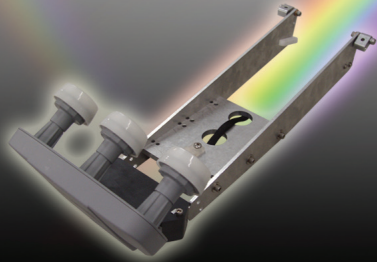

HD

UNIVERSAL HD ANTENNA

HD-DP3 

HD-SC2 

HD-SL5 

When All You Want Is Everything.

When it comes to High-Definition programming, you have choices. The MotoSAT™ HD Universal Mount allows you to choose the programming platform that is right for you. Whether you subscribe to DirecTV™, Dish Network™, or Star Choice™ (Canada), all you have to do is choose:

- >> HD-SL5 for DirecTV's Slim Line 5-satellite system (99°, 101°, 103°, 110° and 119°.)
- >> HD-DP3 for Dish Network's 3-satellite system (110°, 119° and 129°.)
- >> HD-SC2 for Star Choice's 2-satellite system (107.3° and 111.1°.)

With the simple push of a single button, the MotoSAT™ HD Universal Mount will align itself on **all** of your provider's HD satellites at the same time! The HD Universal Mount accesses all platform-specific satellites simultaneously. Its robust design allows for pinpoint accuracy and stability, even in harsh environments. So choose the system that best suits your needs, and **JOIN THE HIGH-DEFINITION REVOLUTION!**

SPECIFICATIONS:

Reflector: .7 Meter (32.5 in. W x 23.25 in. H)
Stowed Dimensions: 35.25" L x 32.5" W x 10" H
Weight: 39.5 lbs.
Movement: Elevation / Azimuth / Skew
Motor Voltage: 12 VDC
Controller: MotoSAT® NOMAD 2° and next-generation compatible